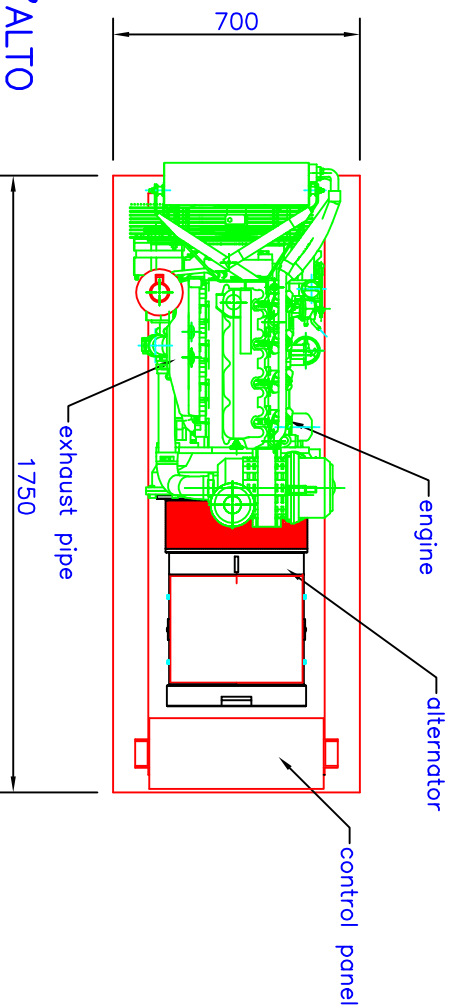

VISTA LATO ALTERNATORE  
ALTERNATOR SIDE VIEW

VISTA LATERALE  
SIDE VIEW

VISTA LATO RADIATORE  
RADIATOR SIDE VIEW

VISTA DALL'ALTO  
OVER VIEW

**PRELIMINARY**

THIS DRAWING HAS INFORMATIVE  
VALUE ONLY. GREEN POWER RESERVES  
THE RIGHT TO MAKE DIMENSIONAL AND  
TRADE CHANGES IN PHASE OF ORDER