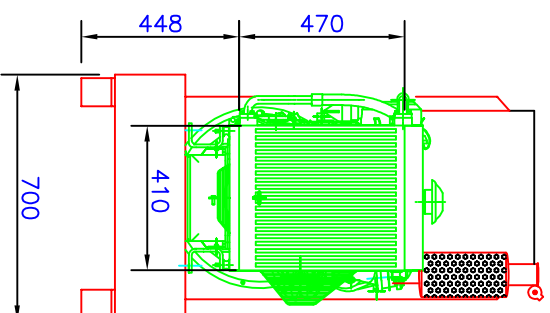

VISTA LATO ALTERNATORE  
ALTERNATOR SIDE VIEW

VISTA LATERALE  
SIDE VIEW

VISTA LATO RADIATORE  
RADIATOR SIDE VIEW

VISTA DALL'ALTO  
OVER VIEW

**PRELIMINARY**

THIS DRAWING HAS INFORMATIVE  
VALUE ONLY. GREEN POWER RESERVES  
THE RIGHT TO MAKE DIMENSIONAL AND  
TRADE CHANGES IN PHASE OF ORDER