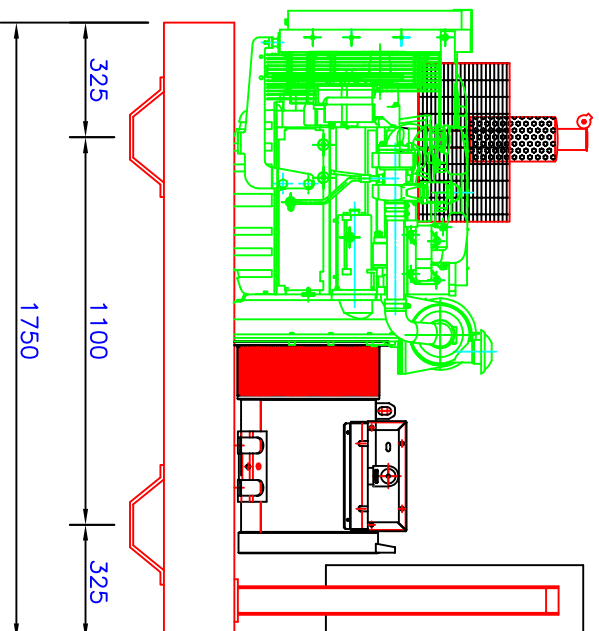

VISTA LATO ALTERNATORE  
ALTERNATOR SIDE VIEW

VISTA LATERALE  
SIDE VIEW

VISTA LATO RADIATORE  
RADIATOR SIDE VIEW

VISTA DALL'ALTO  
OVER VIEW

**PRELIMINARY**

THIS DRAWING HAS INFORMATIVE  
VALUE ONLY. GREEN POWER RESERVES  
THE RIGHT TO MAKE DIMENSIONAL AND  
TRADE CHANGES IN PHASE OF ORDER